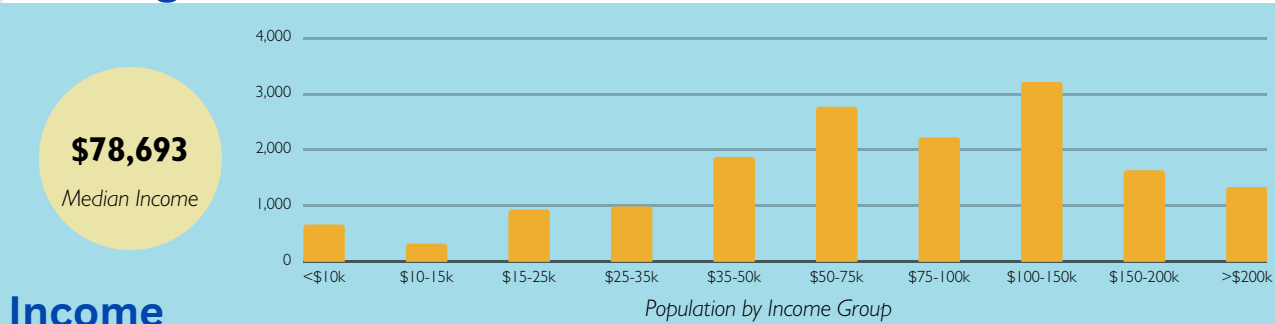

DISTRICT 2

SEN. ROBERT CLEMENTS

Race and Ethnicity

Housing

Cost burden is the percentage of one's income going toward housing expenses

Income

Poverty

Percentage with incomes below the federal poverty level (\$30,000 for a family of four in 2023)