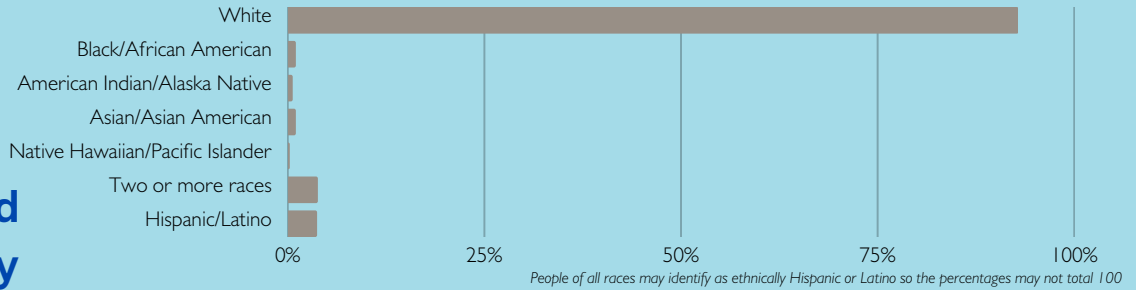

DISTRICT 2

SEN. ROBERT CLEMENTS

Race and Ethnicity

Housing

Cost burden is the percentage of one's income going toward housing expenses

Income

Poverty

Percentage with incomes below the federal poverty level (\$30,000 for a family of four in 2023)