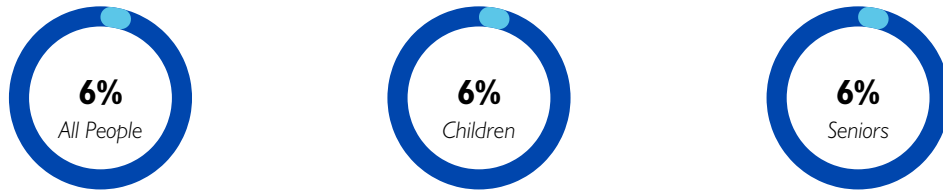

DISTRICT 2

SEN. ROBERT CLEMENTS

Race and Ethnicity

Housing

Cost burden is the percentage of one's income going toward housing expenses

Income

Poverty

Percentage with incomes below the federal poverty level (\$30,000 for a family of four in 2023)