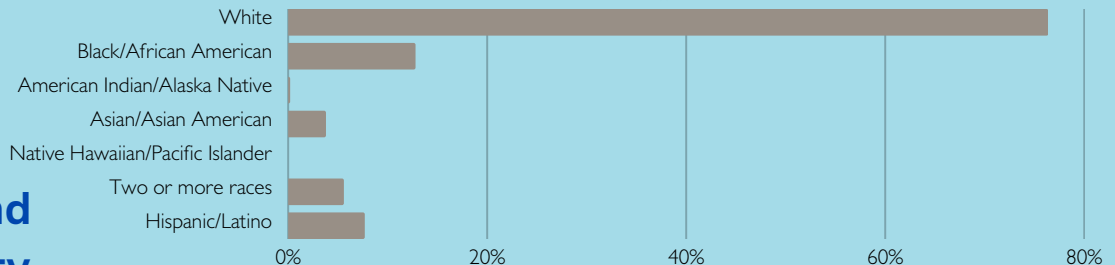

DISTRICT 8

SEN. MEGAN HUNT

Race and Ethnicity

People of all races may identify as ethnically Hispanic or Latino so the percentages may not total 100

Housing

Cost burden is the percentage of one's income going toward housing expenses

Income

Population by Income Group

Poverty

Percentage with incomes below the federal poverty level (\$30,000 for a family of four in 2023)

Tax Credits Claimed

Educational Attainment