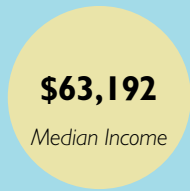

DISTRICT 8

SEN. MEGAN HUNT

Race and Ethnicity

People of all races may identify as ethnically Hispanic or Latino so the percentages may not total 100

Housing

Cost burden is the percentage of one's income going toward housing expenses

Income

Population by Income Group

Poverty

Percentage with incomes below the federal poverty level (\$30,000 for a family of four in 2023)

Tax Credits Claimed

Educational Attainment